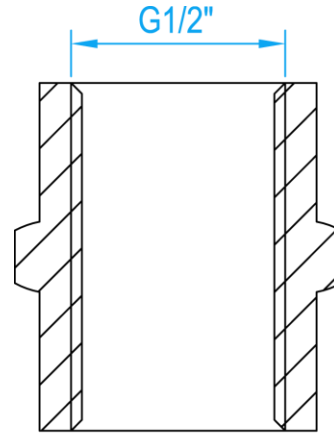

BRASS CR [FIXFI] EQUAL SOCKET

CROSS SECTIONAL VIEW

SIDE VIEW

COMPONENTS PARTS

PARTS	MATERIAL
EQUAL SOCKET	DZR Brass

DIMENSIONS

SKU	L [mm]	h1 [mm]	h2 [mm]	H [mm]	D [mm]	WEIGHT [Kg]	PCS/CTN
CRES015	30.8	13	13	33	26	0.056	300
CRES015L	30.8	18	18	45	26	0.087	250