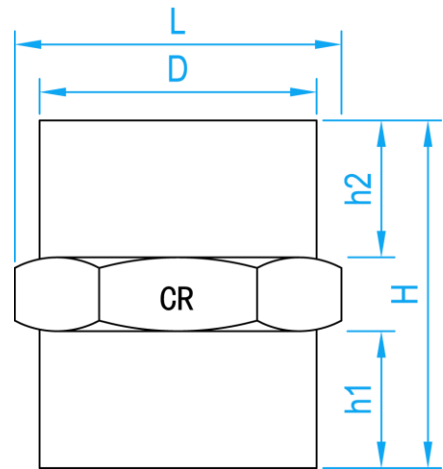

BRASS CR [FIXFI] EQUAL SOCKET

CROSS SECTIONAL VIEW

SIDE VIEW

COMPONENTS PARTS

PARTS	MATERIAL
EQUAL SOCKET	DZR Brass

DIMENSIONS

SKU	L [mm]	h1 [mm]	h2 [mm]	H [mm]	D [mm]	WEIGHT [Kg]	PCS/CTN
CRES015	30.8	13	13	33	26	0.056	300
CRES015L	30.8	18	18	45	26	0.087	250